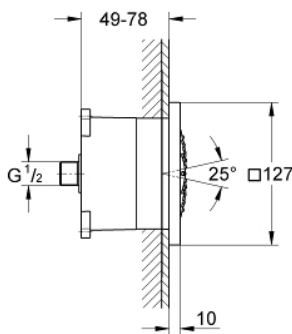

27 251 000 RAINSHOWER F-SERIES 5" SIDE SHOWER 1 SPRAY

PRODUCT DESCRIPTION

- Normal spray
- including concealed body
- 127 x 127 mm
- flow straightener with ball joint ($\pm 12.5^\circ$ rotatable)
- connection thread 1/2"
- GROHE DreamSpray perfect spray pattern
- GROHE StarLight chrome finish
- GROHE FlowBalance flow regulating screw
- SpeedClean anti-limescale system

27 251 000 **RAINSHOWER F-SERIES 5" SIDE SHOWER 1 SPRAY**

SPARE PARTS, April 2008 – now

1: Strainer (Spare part-nr. 48007000)

2: union connection (Spare part-nr. 48065000)