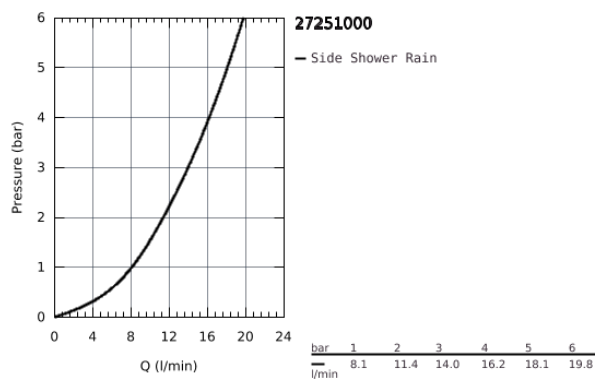

27 251 000 RAINSHOWER F-SERIES 5" SIDE SHOWER 1 SPRAY

PRODUCT DESCRIPTION

- Normal spray
- including concealed body
- 127 x 127 mm
- flow straightener with ball joint ($\pm 12.5^\circ$ rotatable)
- connection thread 1/2"
- GROHE DreamSpray perfect spray pattern
- GROHE StarLight chrome finish
- GROHE FlowBalance flow regulating screw
- SpeedClean anti-limescale system